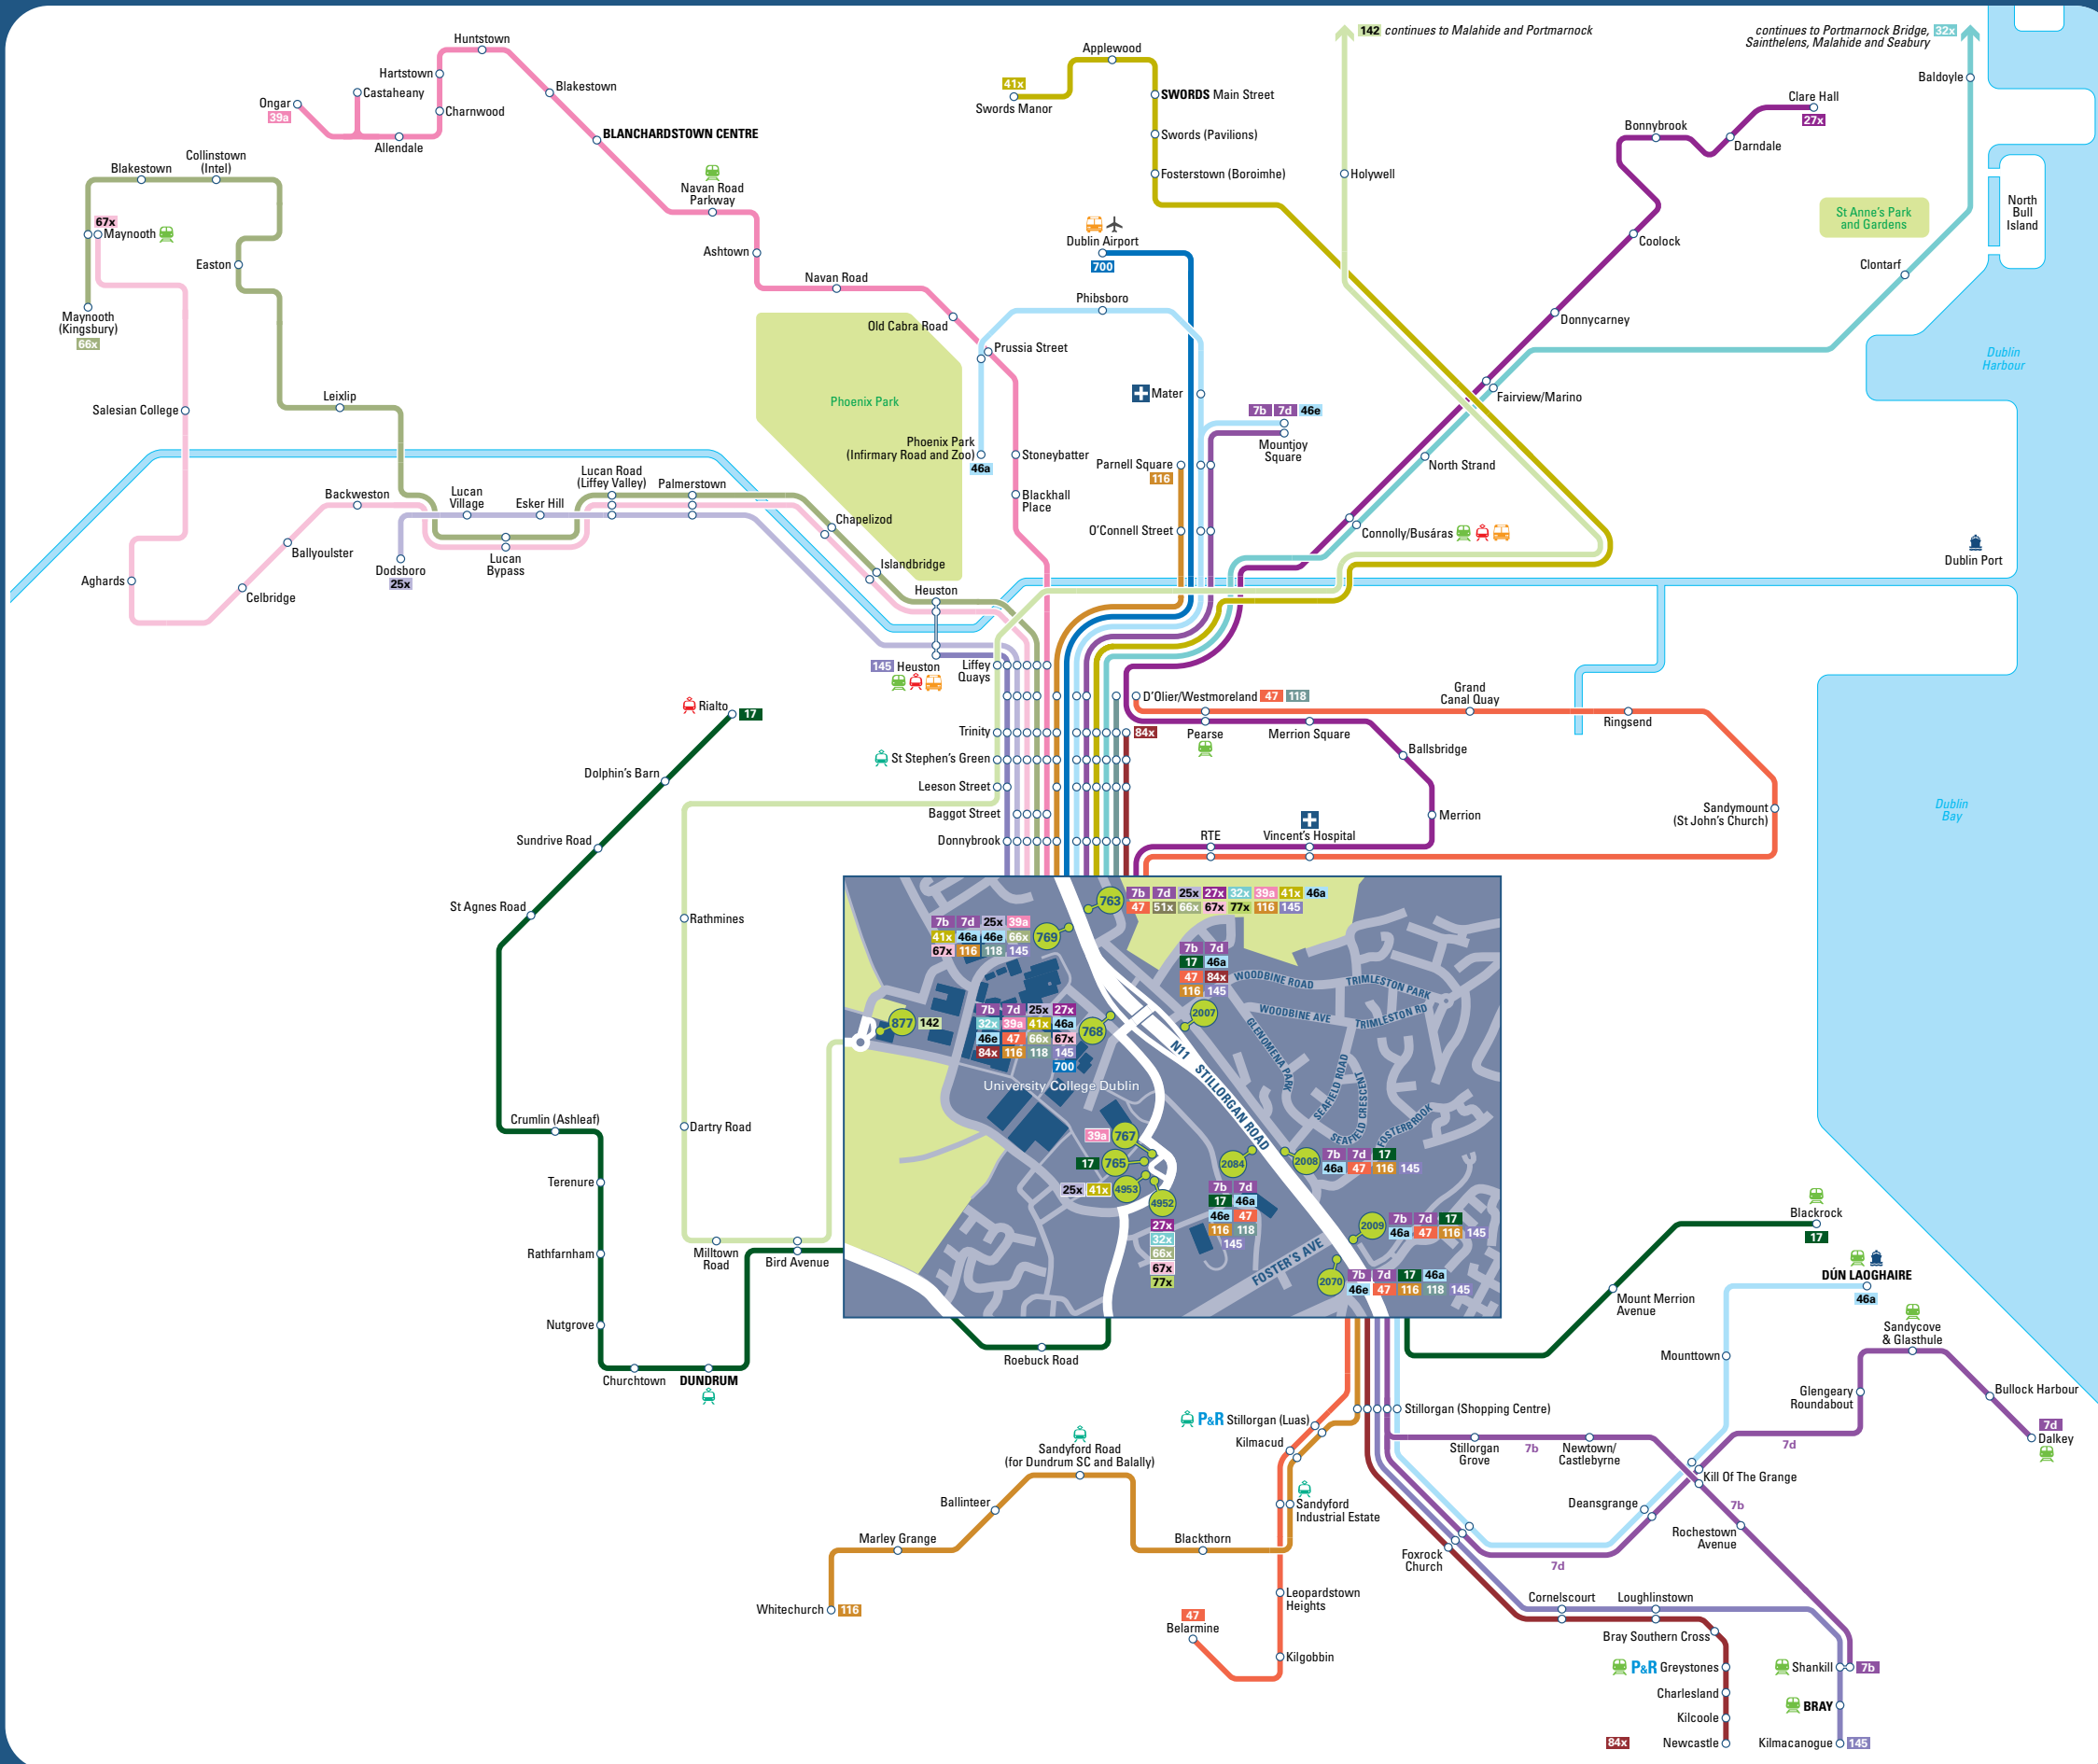

Buses from UCD Belfield

KEY

- Bus route
- Principal stop
- Bus route terminus

Transfer Points

Locations where it is possible to change to a different form of transport

- Rail (DART, COMMUTER or Intercity)
- Tram (Luas Green line)
- Tram (Luas Red line)
- Bus coach (regional or intercity)
- Park & Ride (larger car parks)
- Ferry Port

Find the time of the next bus* from any bus stop, or plan your journey – go to www.transportforireland.ie or download the Transport For Ireland Apps for Android and Apple devices.

* Dublin Bus only